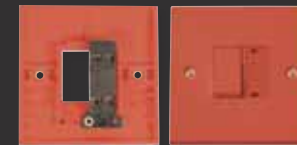

CL060

CL085

CL061

CL086

Mounting Boxes and Blank Plates

- CL060 1 Gang Blank Plate
- CL061 2 Gang Blank Plate
- CL083 1 Gang 40mm Deep Mounting Box
- CL084 2 Gang 40mm Deep Mounting Box
- CL085 1 Gang 40mm Deep Mounting Box (No Knockouts)
- CL086 2 Gang 40mm Deep Mounting Box (No Knockouts)
- CL087 1 Gang 50mm Deep Mounting Box
- CL088 2 Gang 50mm Deep Mounting Box

Dimensions: O60: 80mm x 80mm x 4mm O61: 140mm x 80mm x 4mm
 O83, O85: 80mm x 80mm x 40mm O84, O86: 140mm x 80mm x 40mm

Red Accessories & Floor Accessories

10AX Switches | Unfurnished Switch Plates
 13A Socket Outlets | Fused Connection
 Units Telephone & Coaxial Socket Outlets
 New Media™ Plates

A selected range of special purpose
 moulded & Stainless Steel accessories.

The products illustrated in this section
 of the catalogue are finished plates and
 unfurnished mounting plates.

For comprehensive information on the full
 range of modules available please refer to our
 Minigrid™ product brochure.